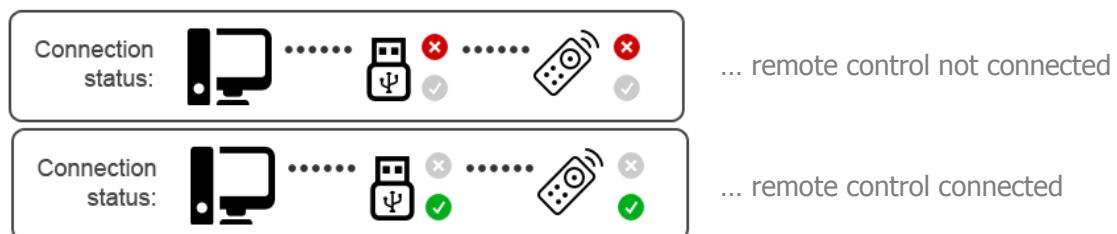

### 3.4 Adjusting break time

- Start programming mode.
- Enter the code **0 0 1 1**; the green LED blinks twice.
- Press the number key with the desired break time:
  - number key 1 ... 100 milliseconds (this is the standard setting)
  - number key 2 ... 200 milliseconds
  - number key 3 ... 300 milliseconds
  - number key 4 ... 400 milliseconds
  - number key 5 ... 500 milliseconds
  - number key 6 ... 600 milliseconds
  - number key 7 ... 700 milliseconds
  - number key 8 ... 800 milliseconds
  - number key 9 ... 900 milliseconds

## 4 Copying function

It is possible to copy a "master" remote control that has been configured following the above described steps in section 1, 2 or 3 to several "slave" remote controls using the Hotel PC Software.

### 4.1 Connection status

Following symbols show the connection status:

No other functions can be used until the remote control is connected by the special red USB cable.